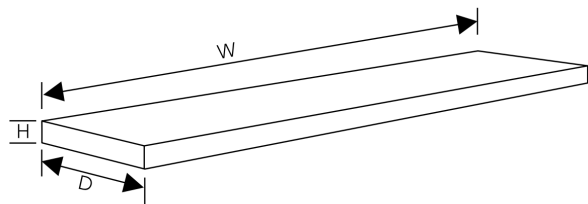

neelnox

LET
THERE
BE **DESIGN.**

Y-111-P

FEATURES

- Premium 304 Grade Stainless Steel
- Equipped with SoundDefy™ noise concealing technology
- Concealed hardware included for a seamless installation
- Double walled stainless steel construction ensures no screws are visible after installation

Model	Y-111-P
Product	Floating Shelf
Size	30"(W) x 9"(D) x 5/8"(H)
Slope	-
Hardware	Included, Concealed

FINISHES	Polished (-P)	Brushed Bronze (-BBRZ)	Light Beige (-LTBGE)
	Brushed (-B)	Antique Brass (-ABRS)	Grey (-GRAY)
	Brushed Gold (-BGLD)	Antique Copper (-ACOP)	Beige (-BEIGE)
	Matte Black (-BLK)	Matte White (-WHT)	Polished Gold (-PGLD)
	Oil Rubbed Bronze (-ORB)	Brushed Black (-BRBLK)	Polished Rose Gold (-PRGD)
	Brushed Brass (-BBRS)	Brushed Rose Gold (-BRGD)	